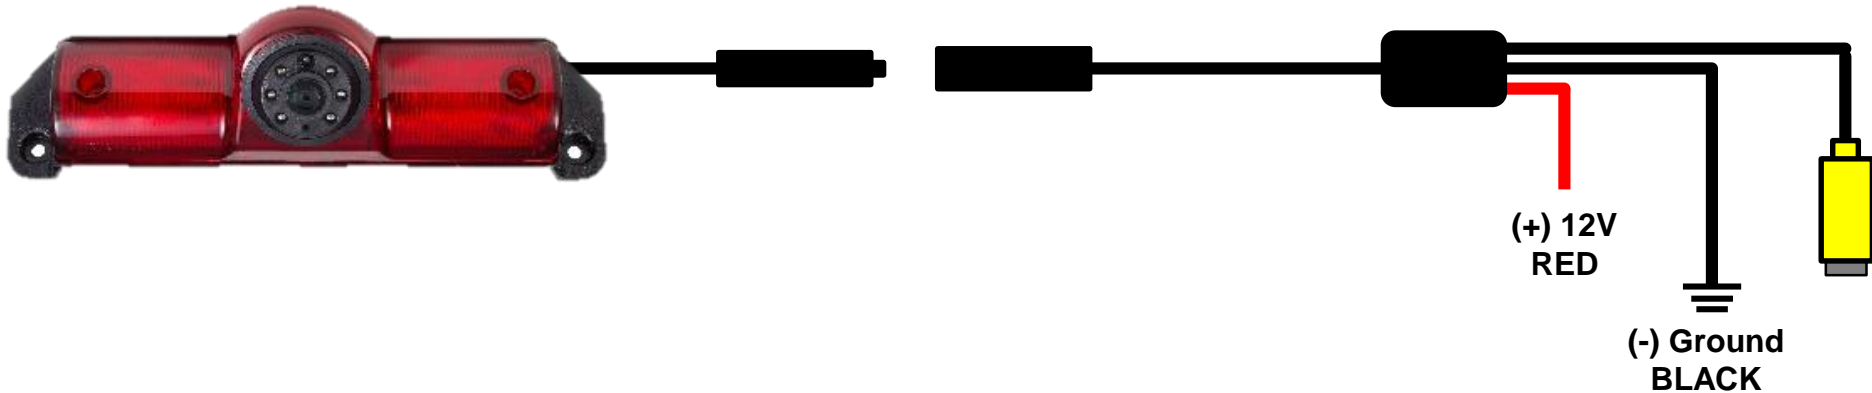

3rd Break Light Camera Installation Guide

RED WIRE: Connect to 12V+ power source (ACC or IGN or REVERSE)

BLACK WIRE: Connect to stable ground

YELLOW RCA: Connect to input of designated video screen/interface