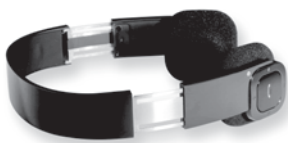

RETRACTABLE