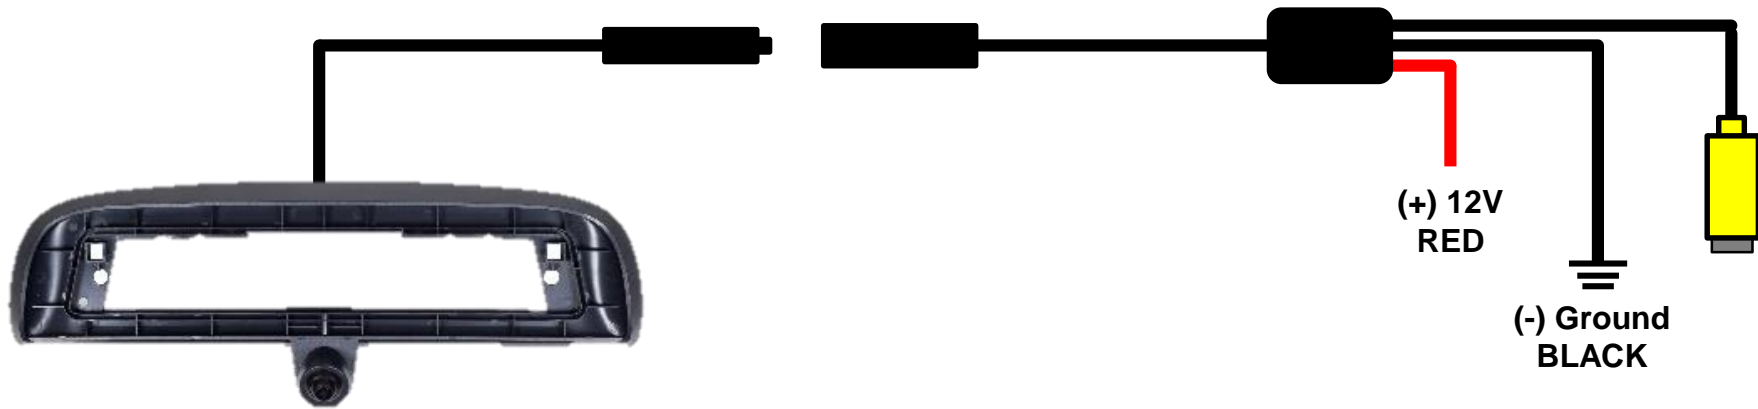

# Cargo Camera Installation Guide

RED WIRE: Connect to 12V+ power source (ACC or IGN or REVERSE)

BLACK WIRE: Connect to stable ground

YELLOW RCA: Connect to input of designated video screen/interface